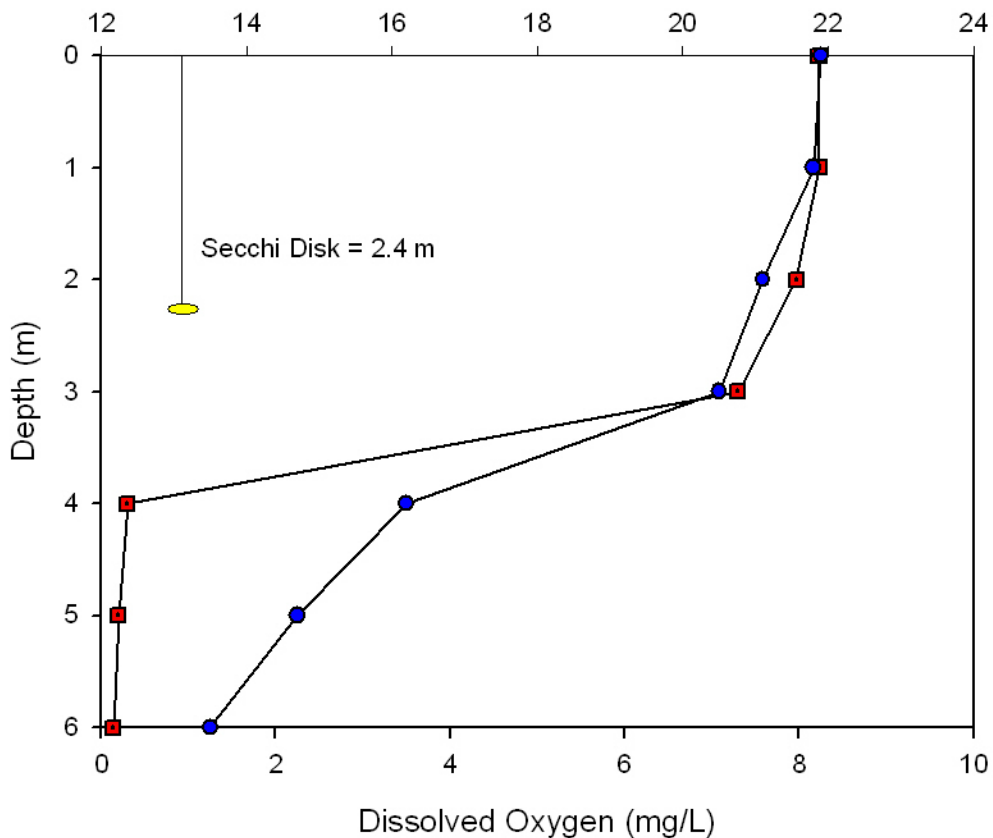

Ryan Lake

June 14, 2009

Temperature (°C)

Simolea Lake

June 10, 2009

Temperature (°C)