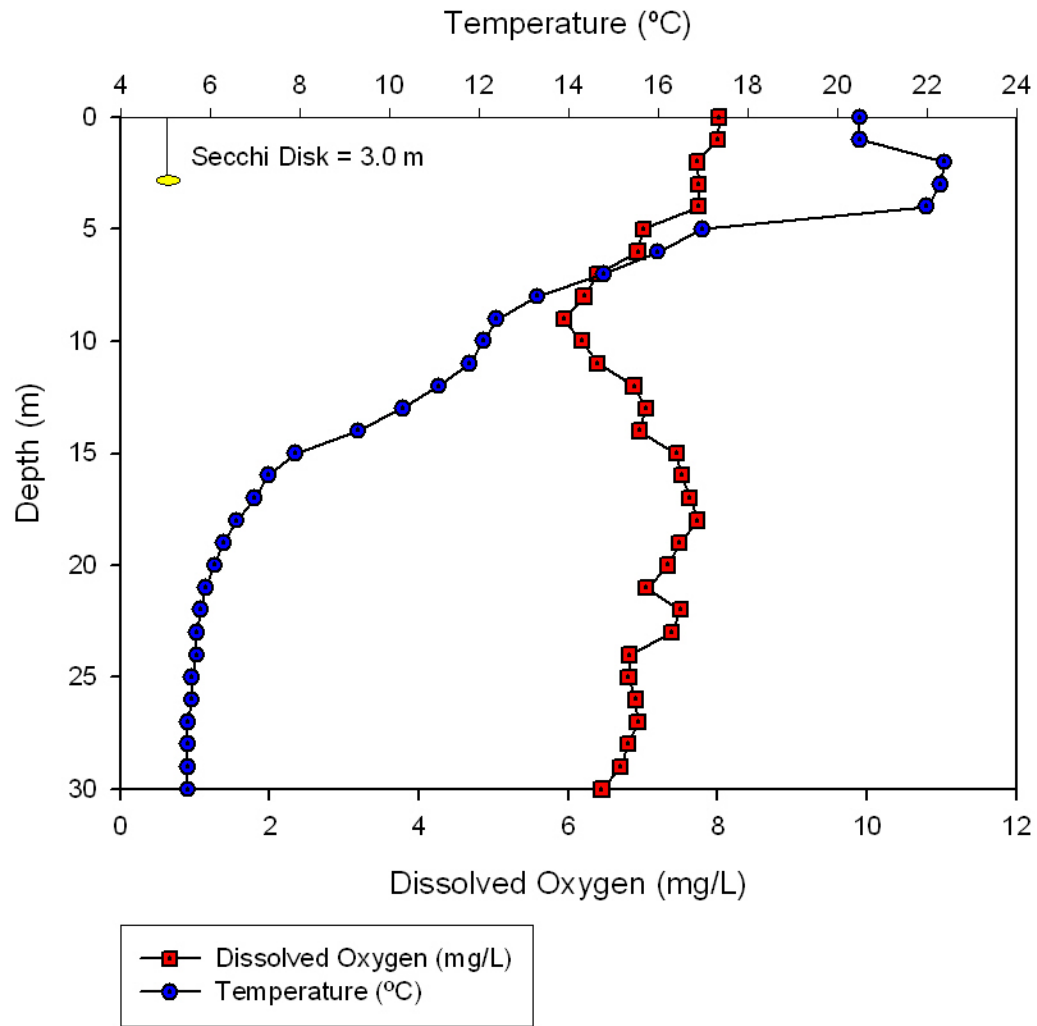

Lake Manitowabing - Station C
June 1, 2009

Lake Manitowabing - Station C
August 17, 2009