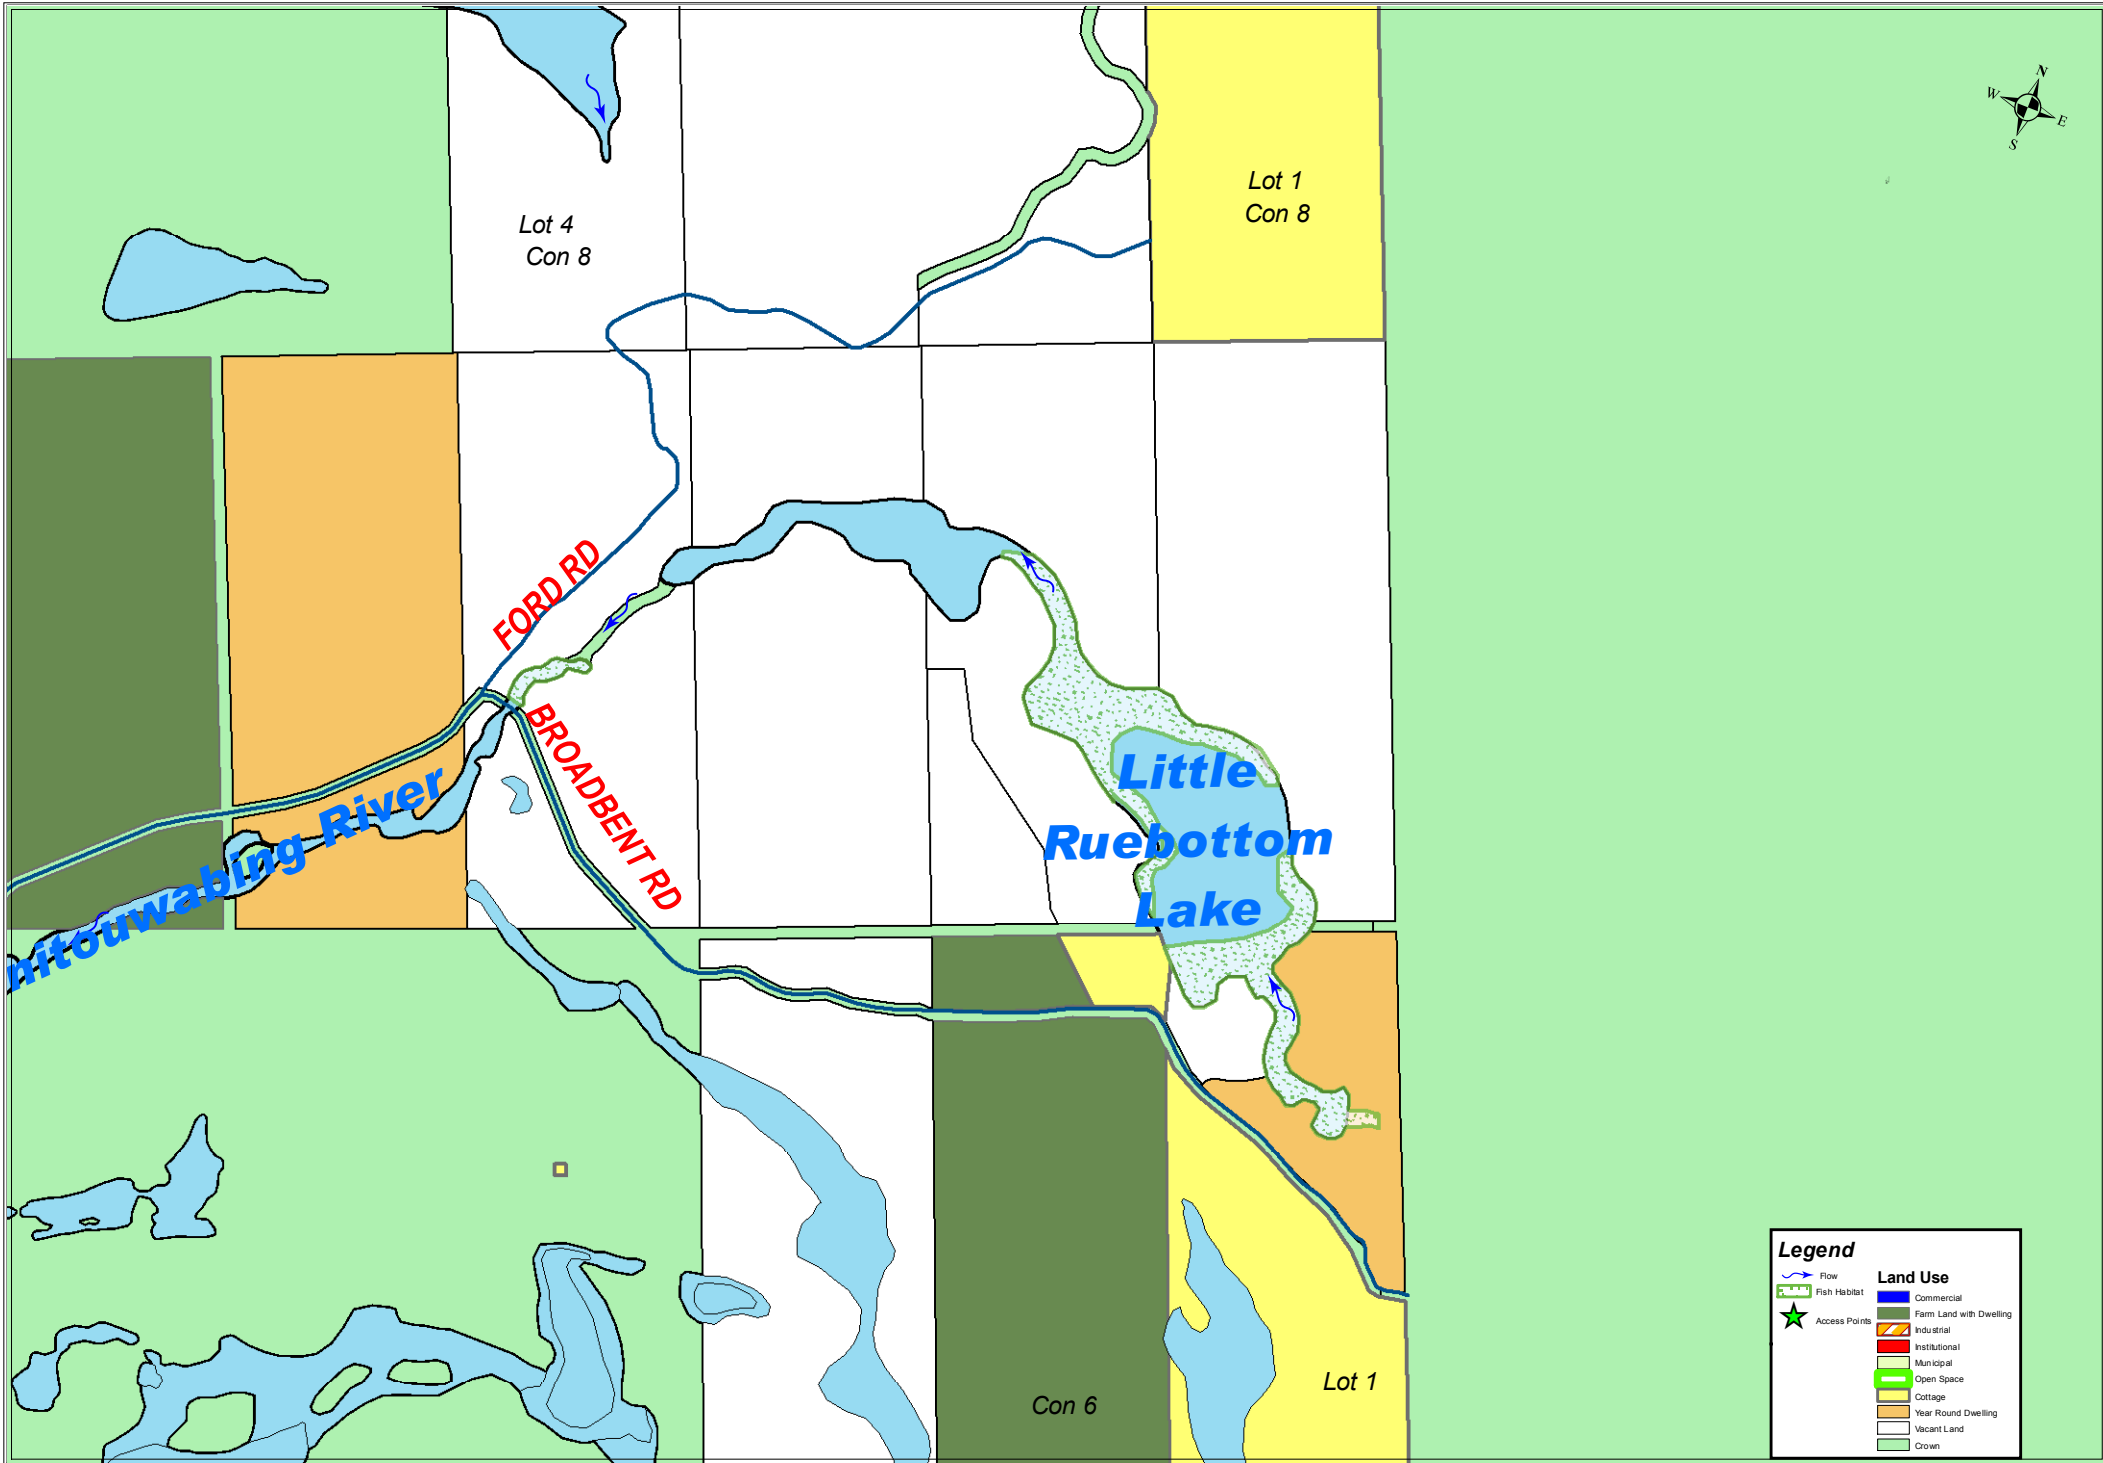

McKellar Land Use Mapping - LITTLE RUEBOTTON LAKE

0 310 620 1,240 1,860 2,480 Meters