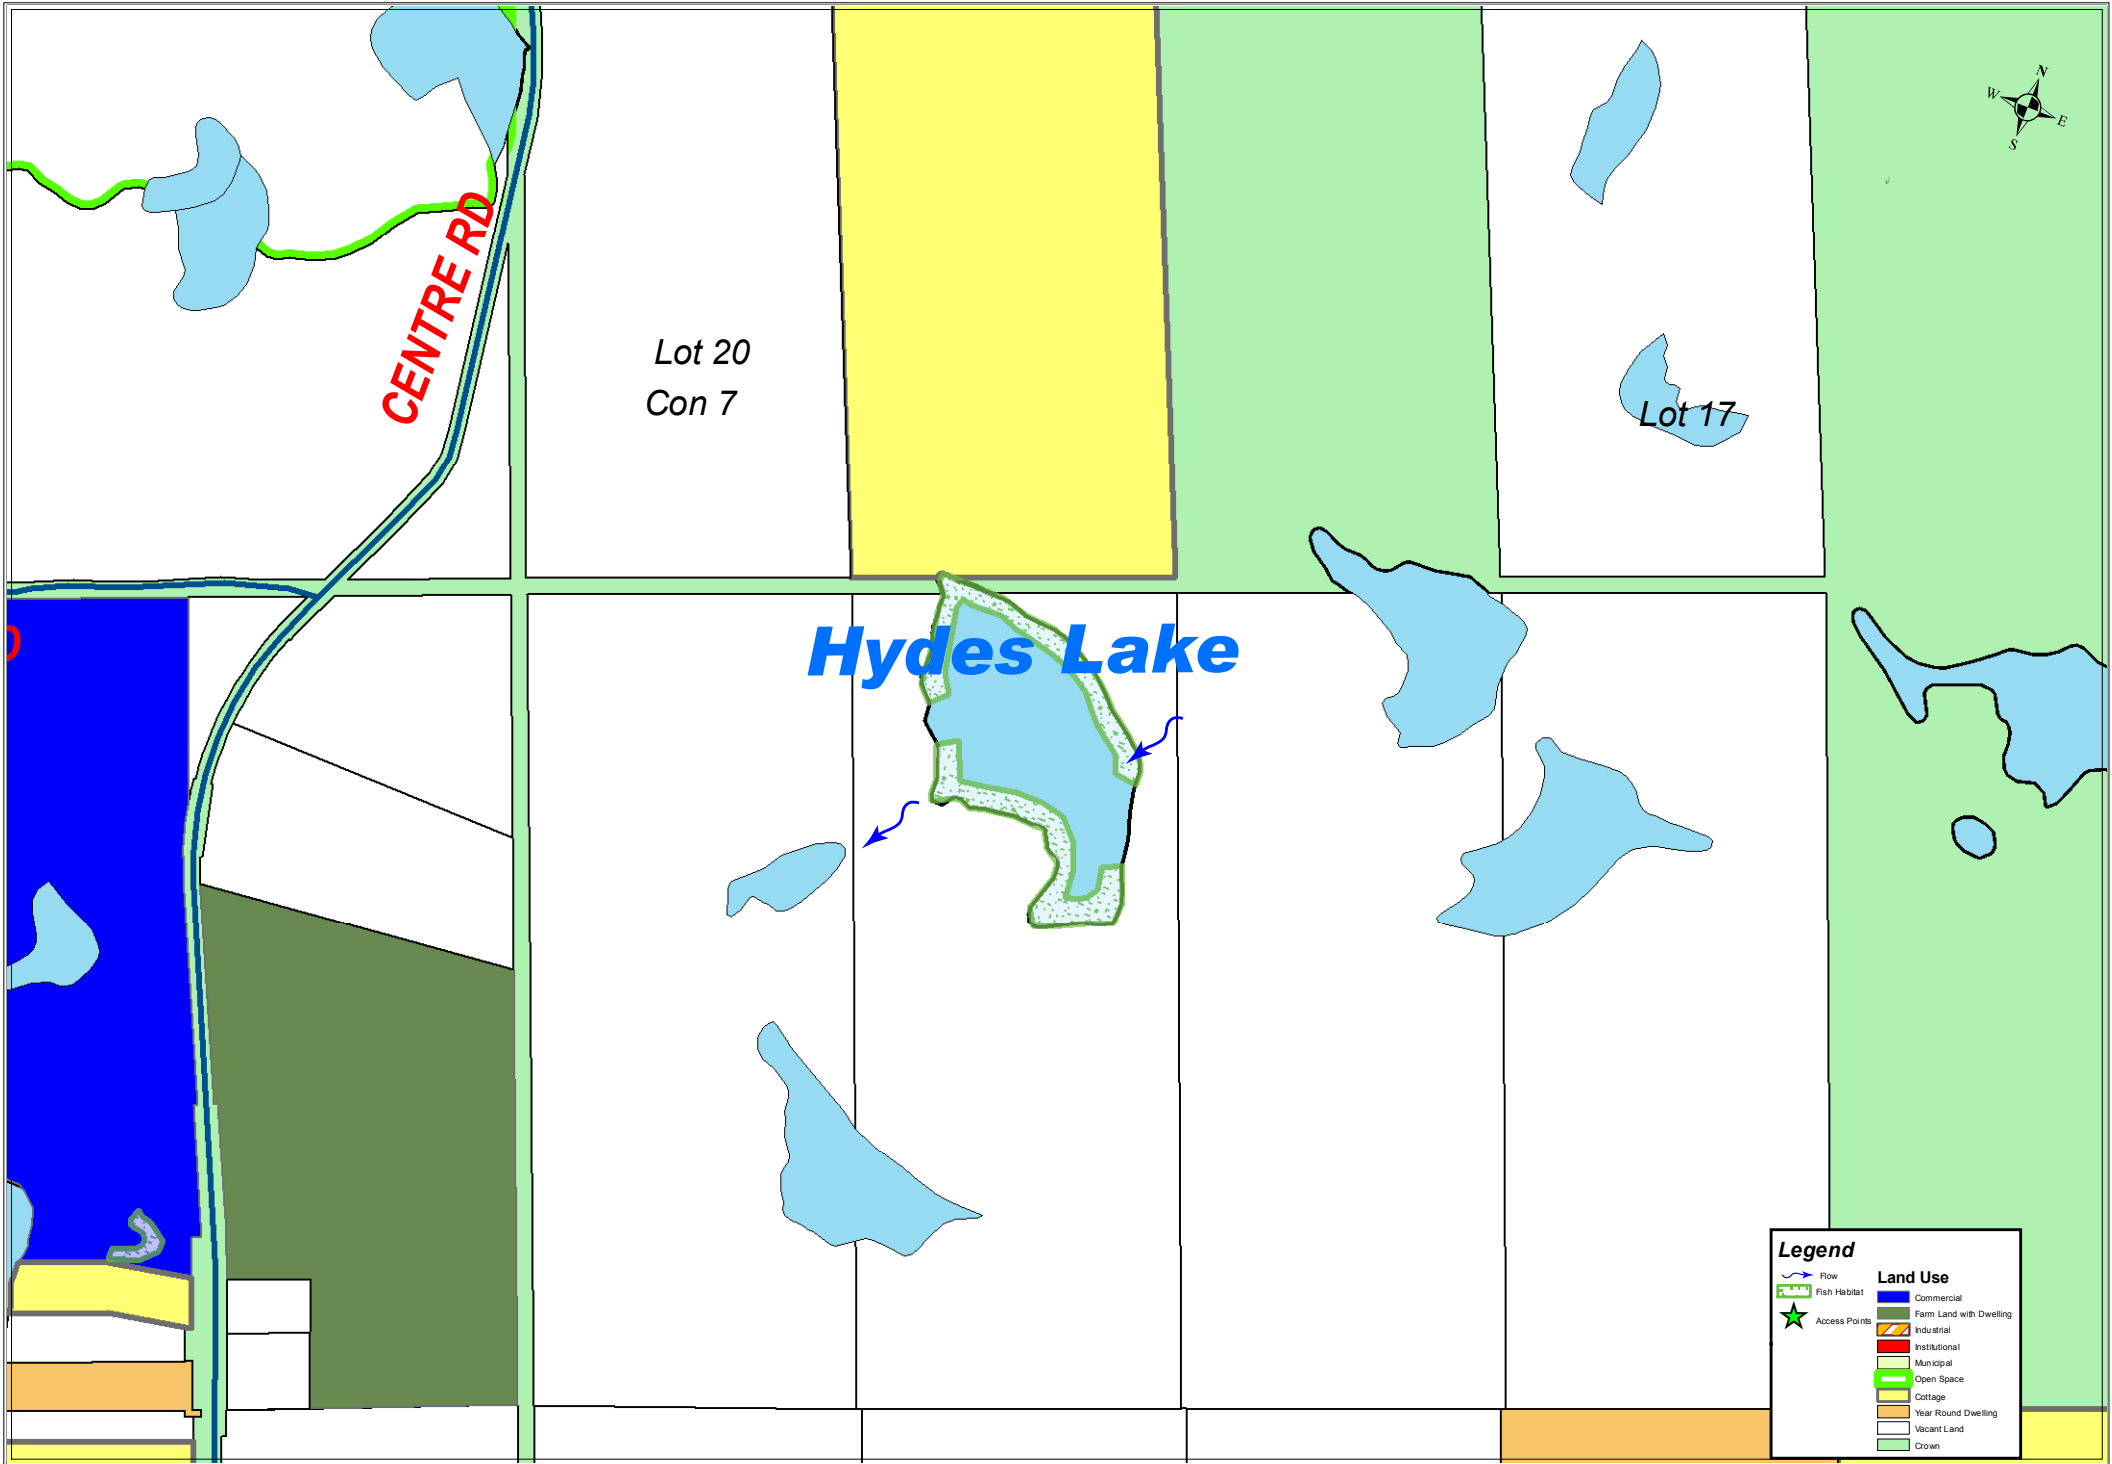

McKellar Land Use Mapping - HYDES LAKE

Lot 20
Con 7

Lot 17

Hydes Lake

CENTRE RD

Legend

Flow	Land Use
Fish Habitat	Commercial
Access Points	Farm Land with Dwelling
	Industrial
	Municipal
	Open Space
	Cottage
	Year Round Dwelling
	Vacant Land
	Crown

0 220 440 880 1,320 1,760 Meters