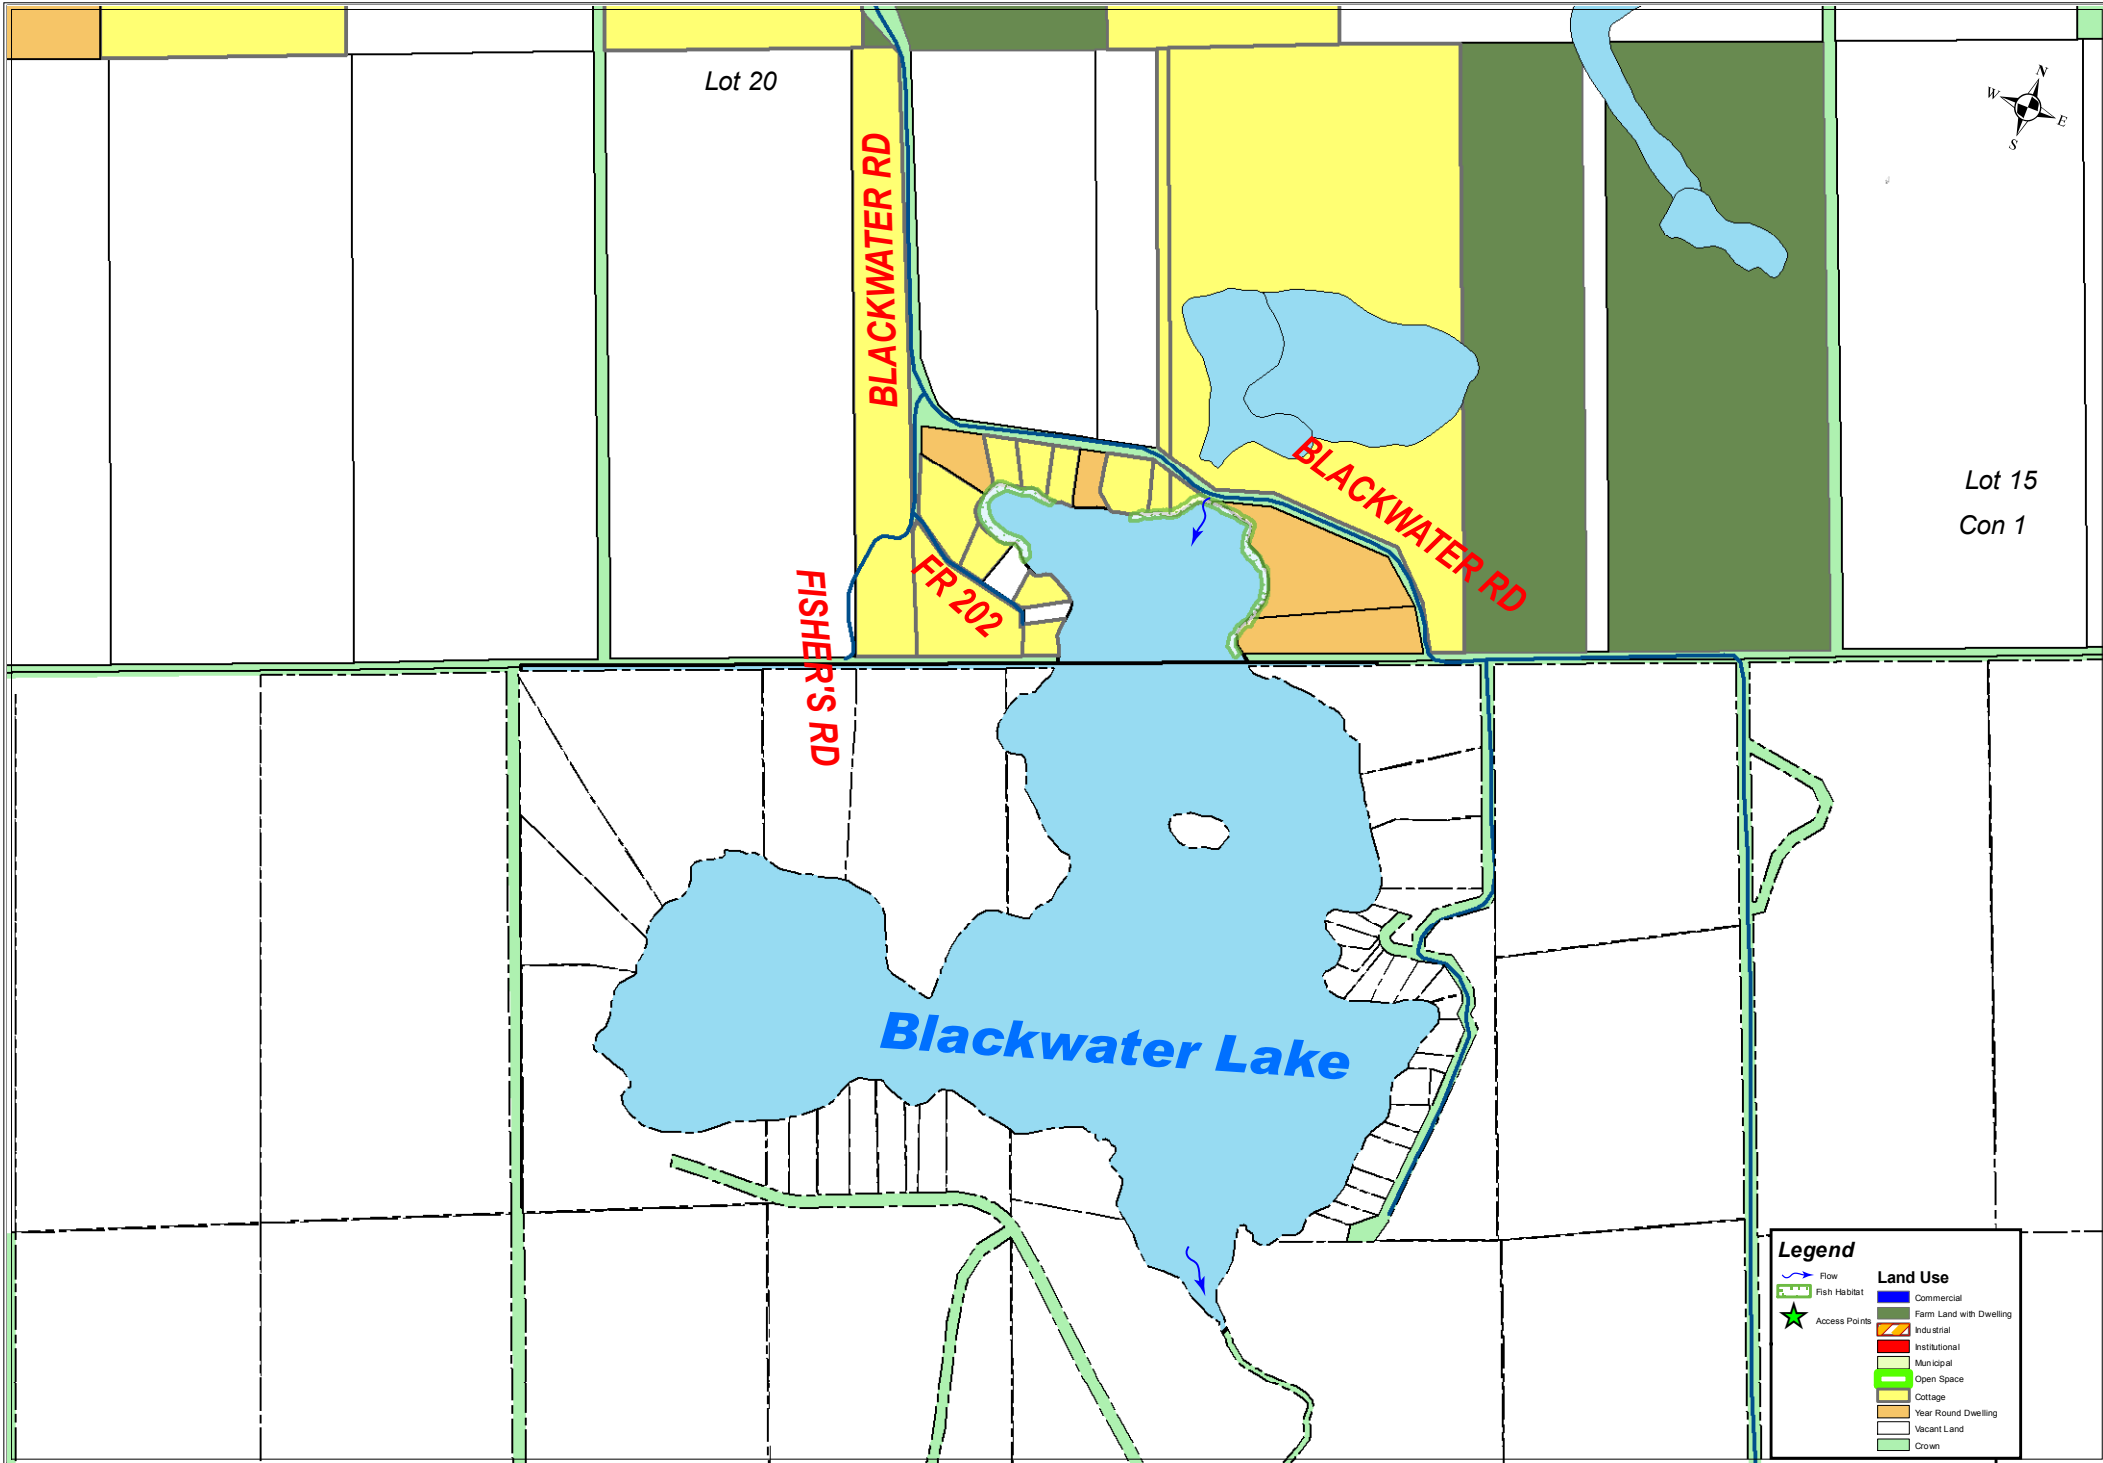

McKellar Land Use Mapping - BLACKWATER LAKE

Lot 20

Lot 15
Con 1

BLACKWATER RD

BLACKWATER RD

FISHER'S RD

FR 202

Blackwater Lake

Legend

Flow	Commercial
Fish Habitat	Farm Land with Dwelling
Access Points	Industrial
	Institutional
	Municipal
	Open Space
	Cottage
	Year Round Dwelling
	Vacant Land
	Crown