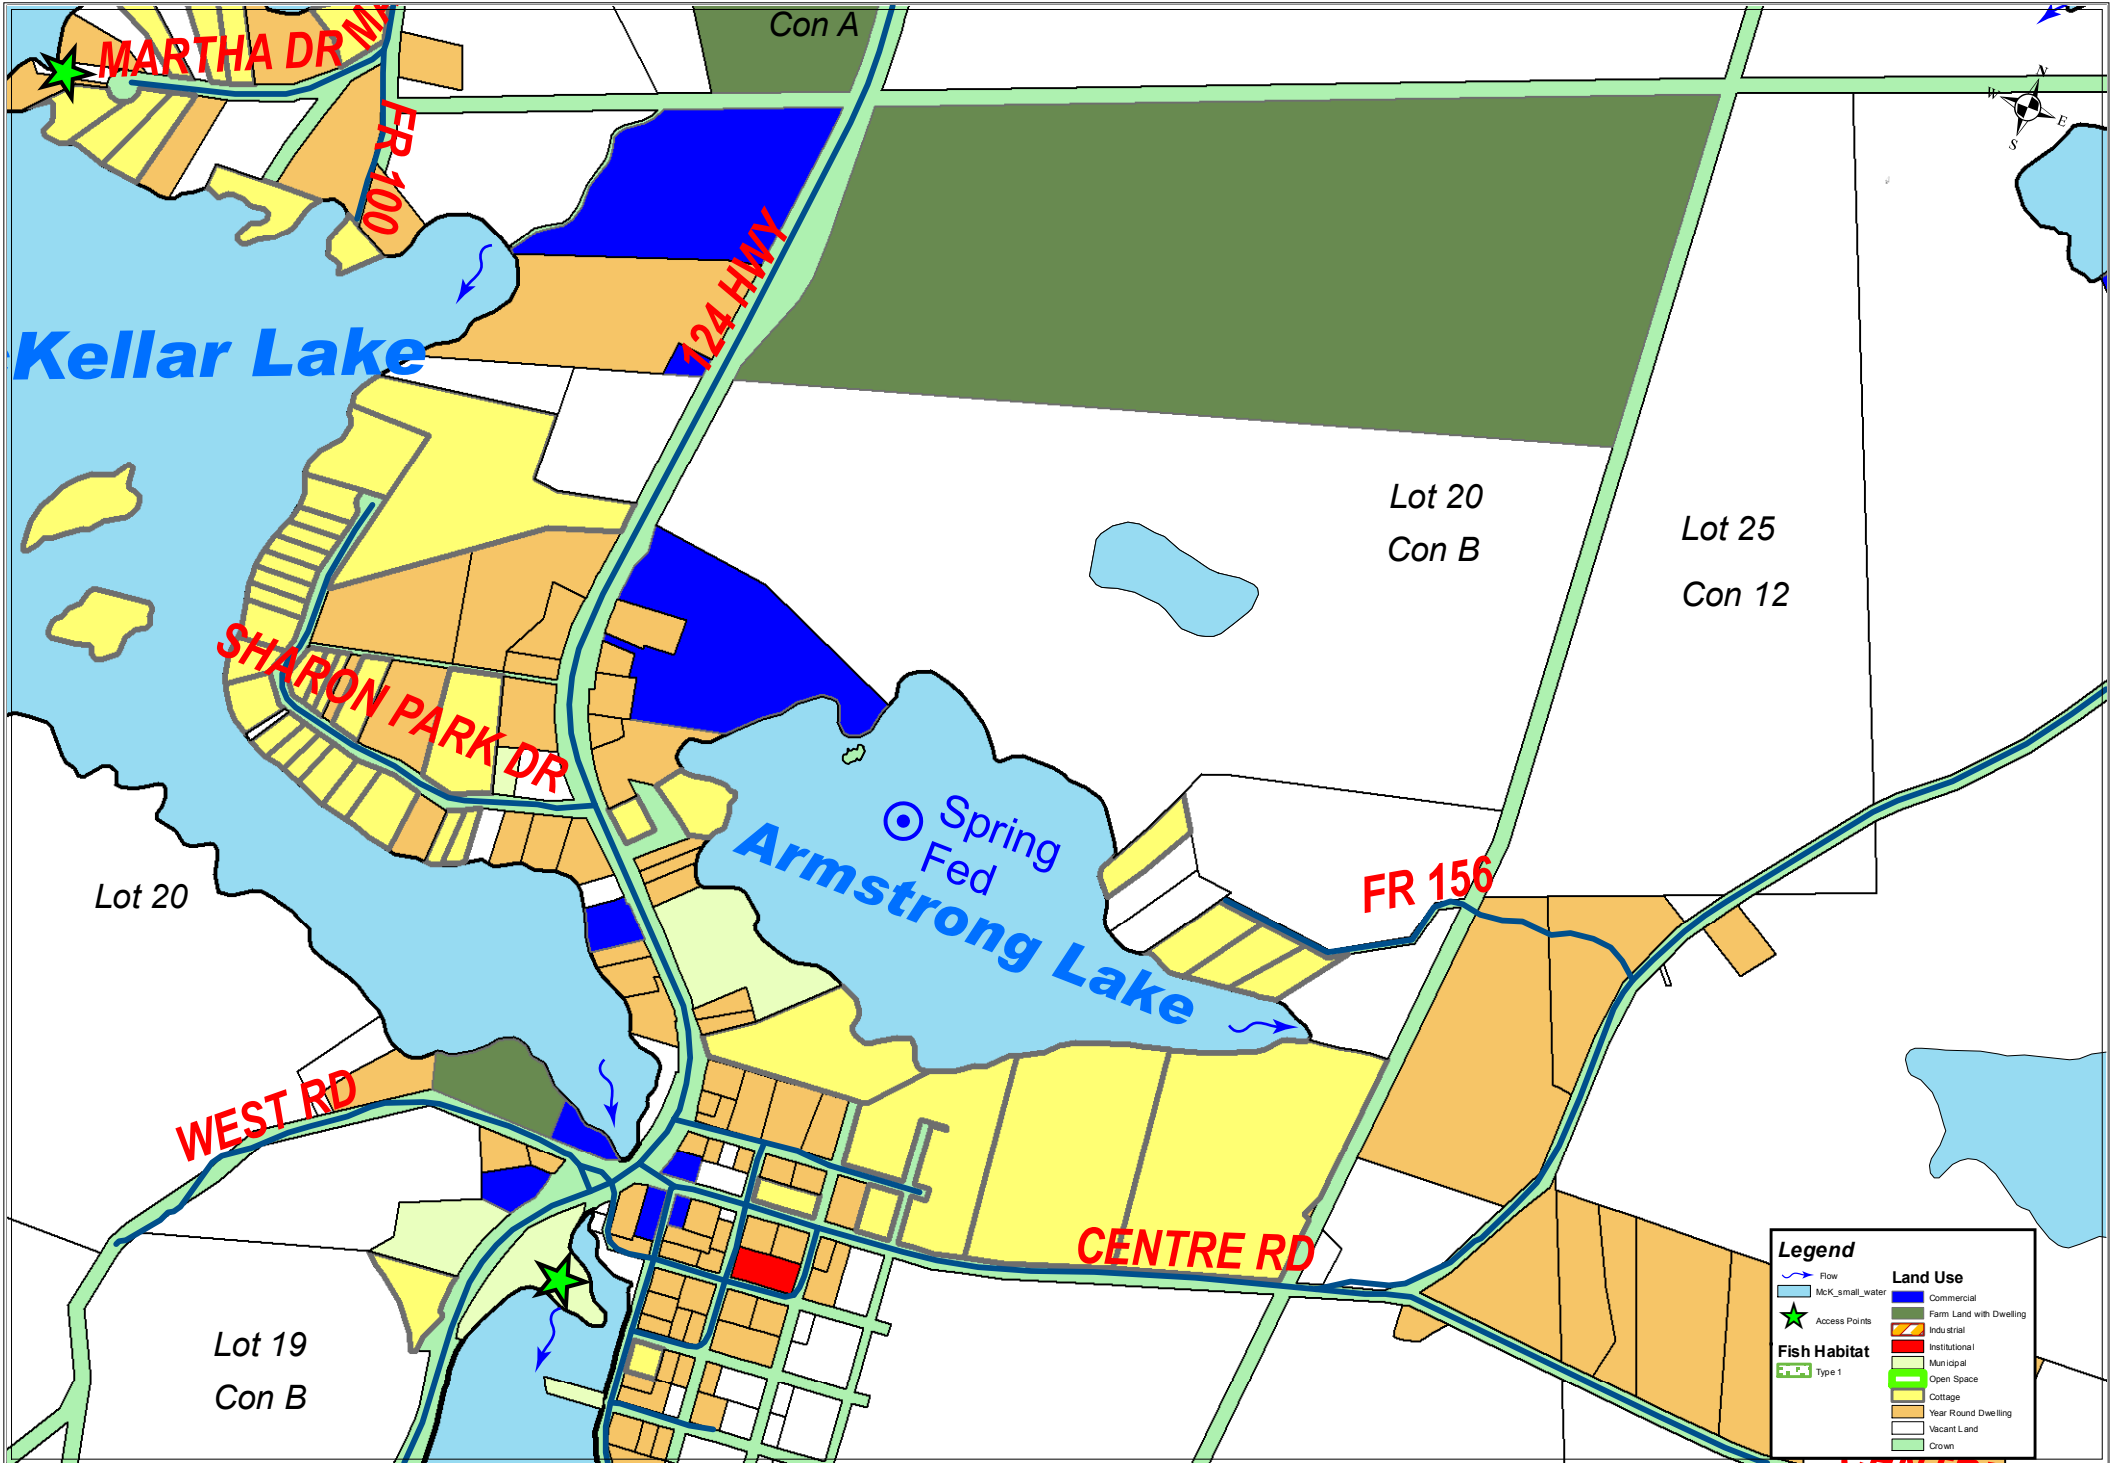

McKellar Land Use Mapping - ARMSTRONG LAKE

0 210 420 840 1,260 1,680 Meters