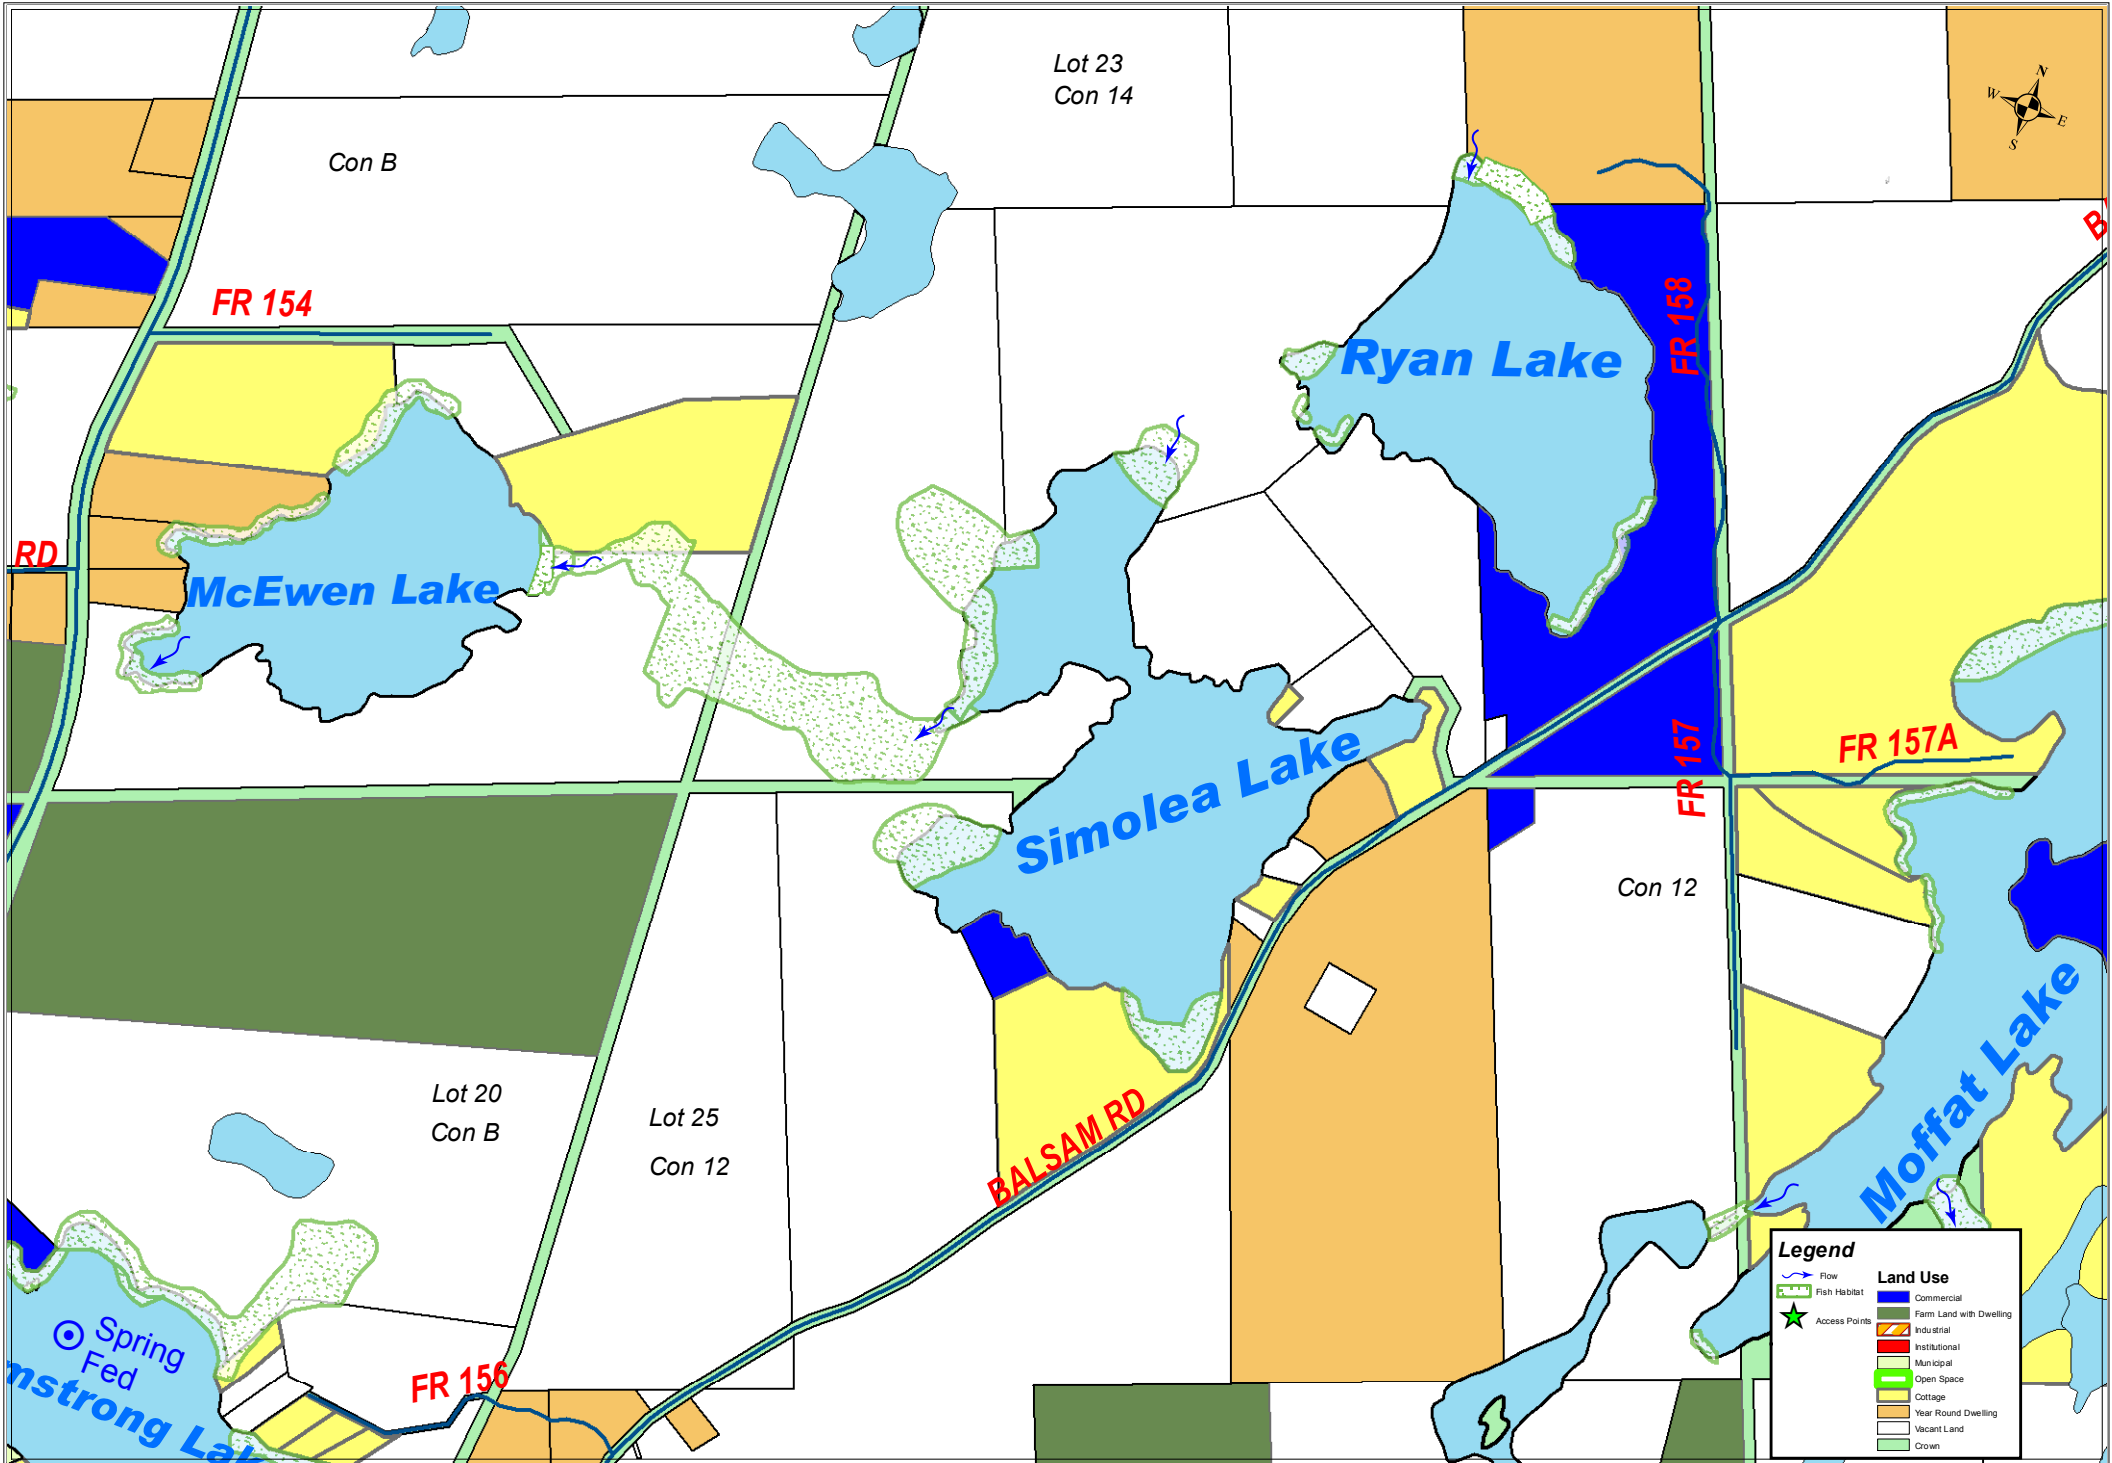

# McKellar Land Use Mapping - SIMOLEA LAKE

0 310 620 1,240 1,860 2,480 Meters