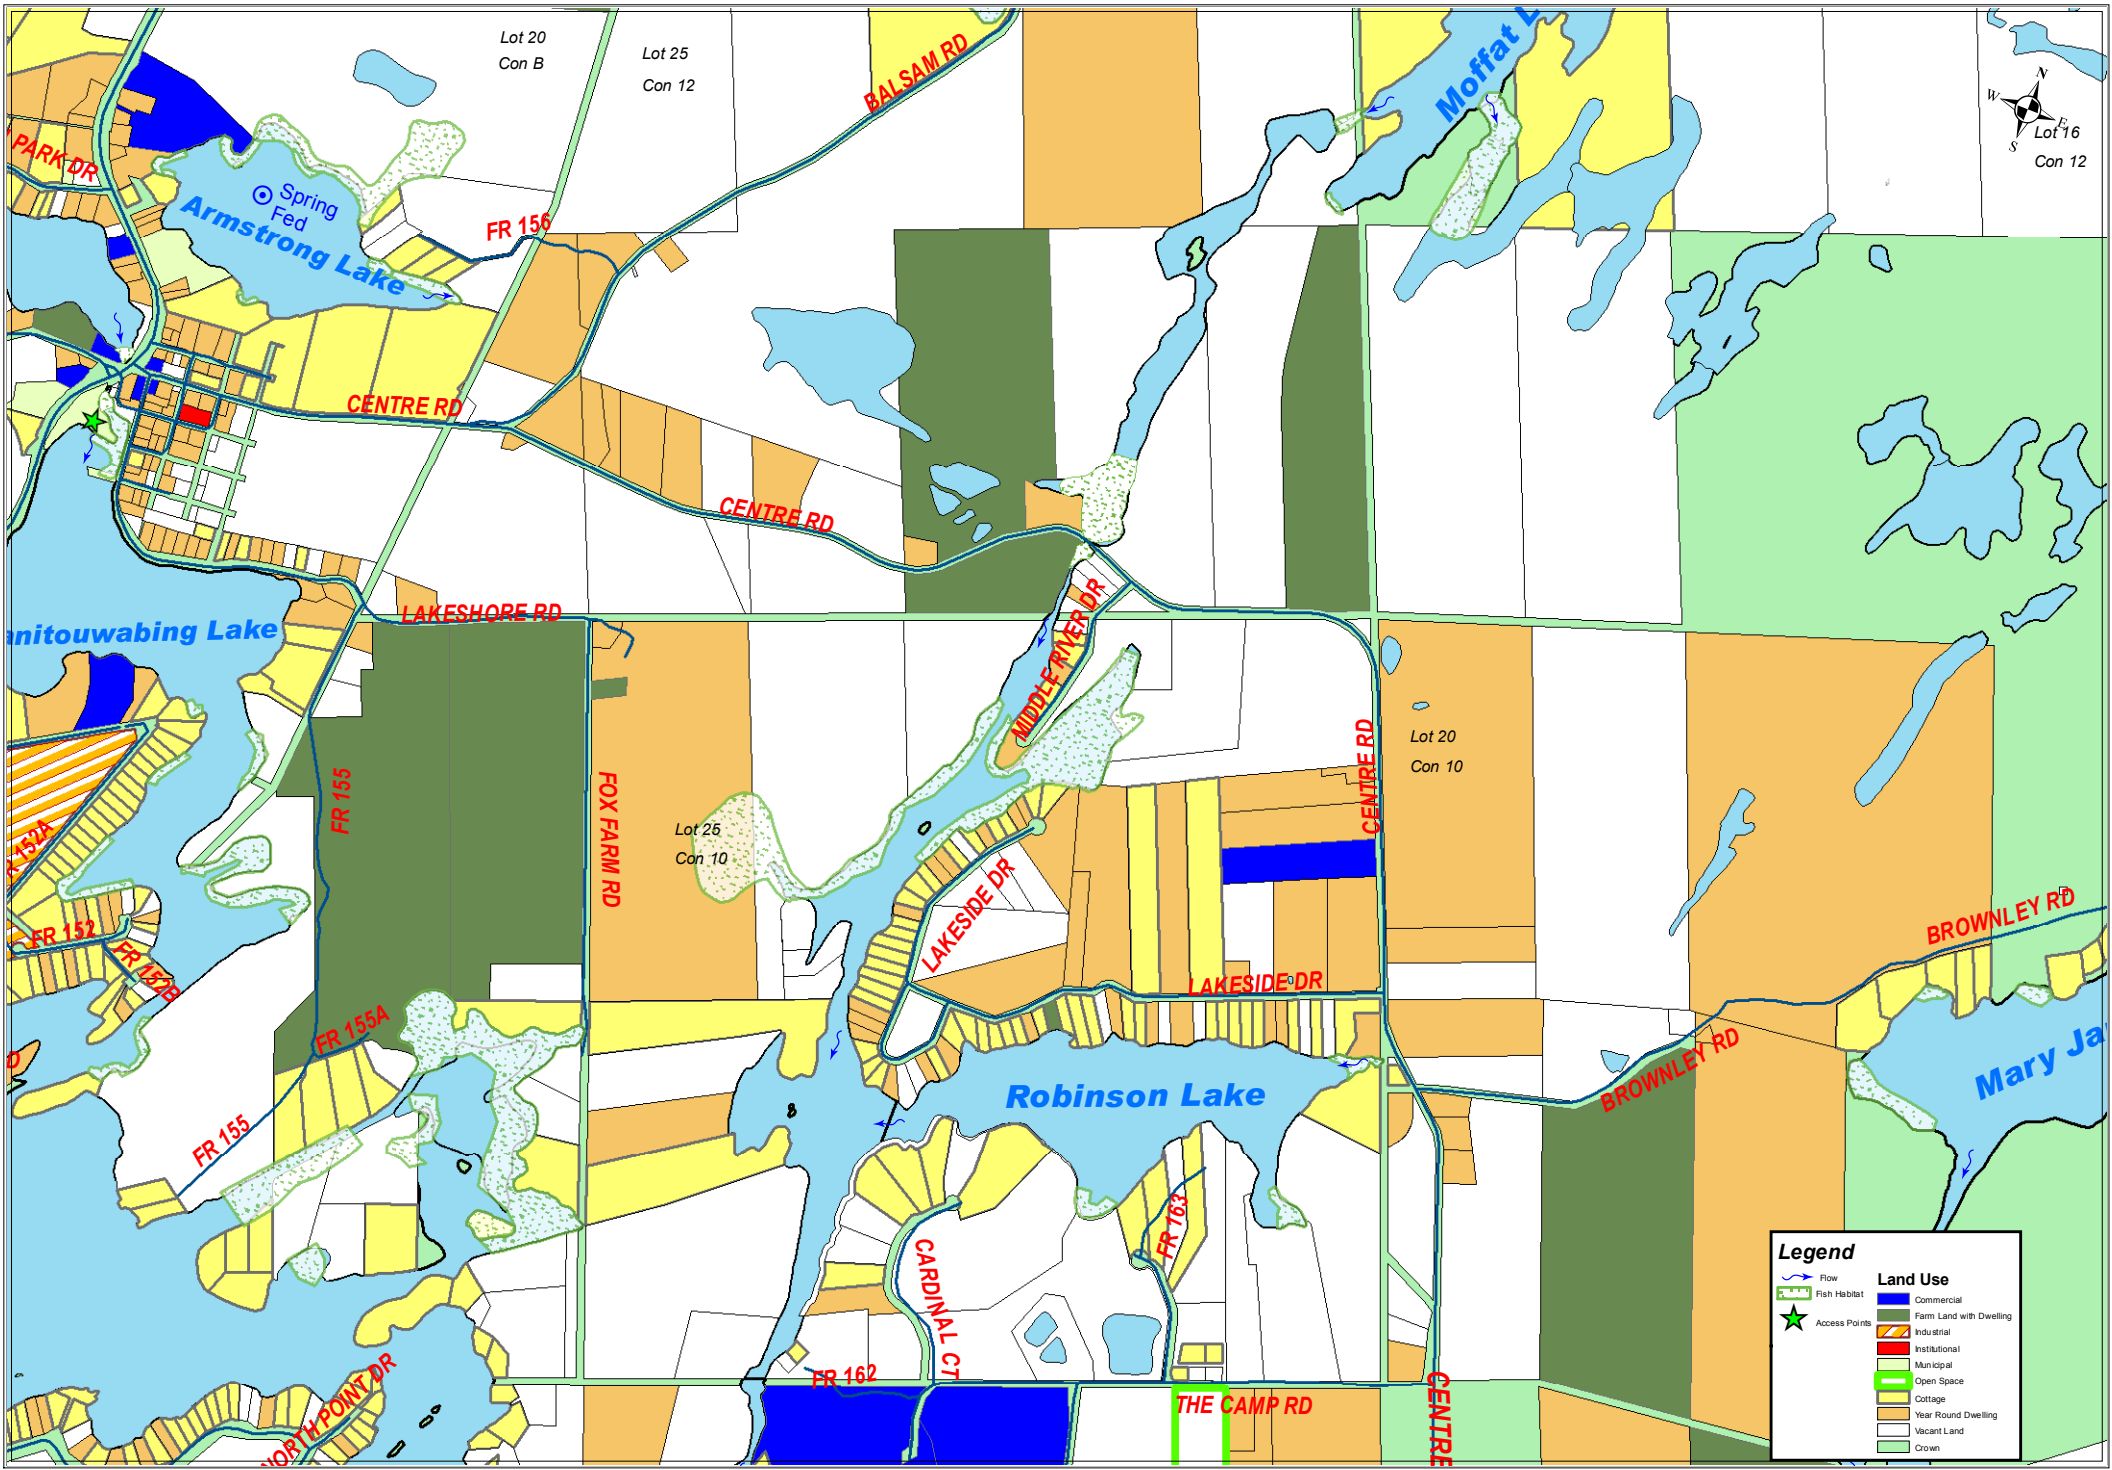

McKellar Land Use Mapping - MIDDLE RIVER

Legend

Flow	Land Use
Fish Habitat	Commercial
Access Points	Farm Land with Dwelling
	Industrial
	Institutional
	Municipal
	Open Space
	Cottage
	Year Round Dwelling
	Vacant Land
	Crown

0 460 920 1,840 2,760 3,680 Meters