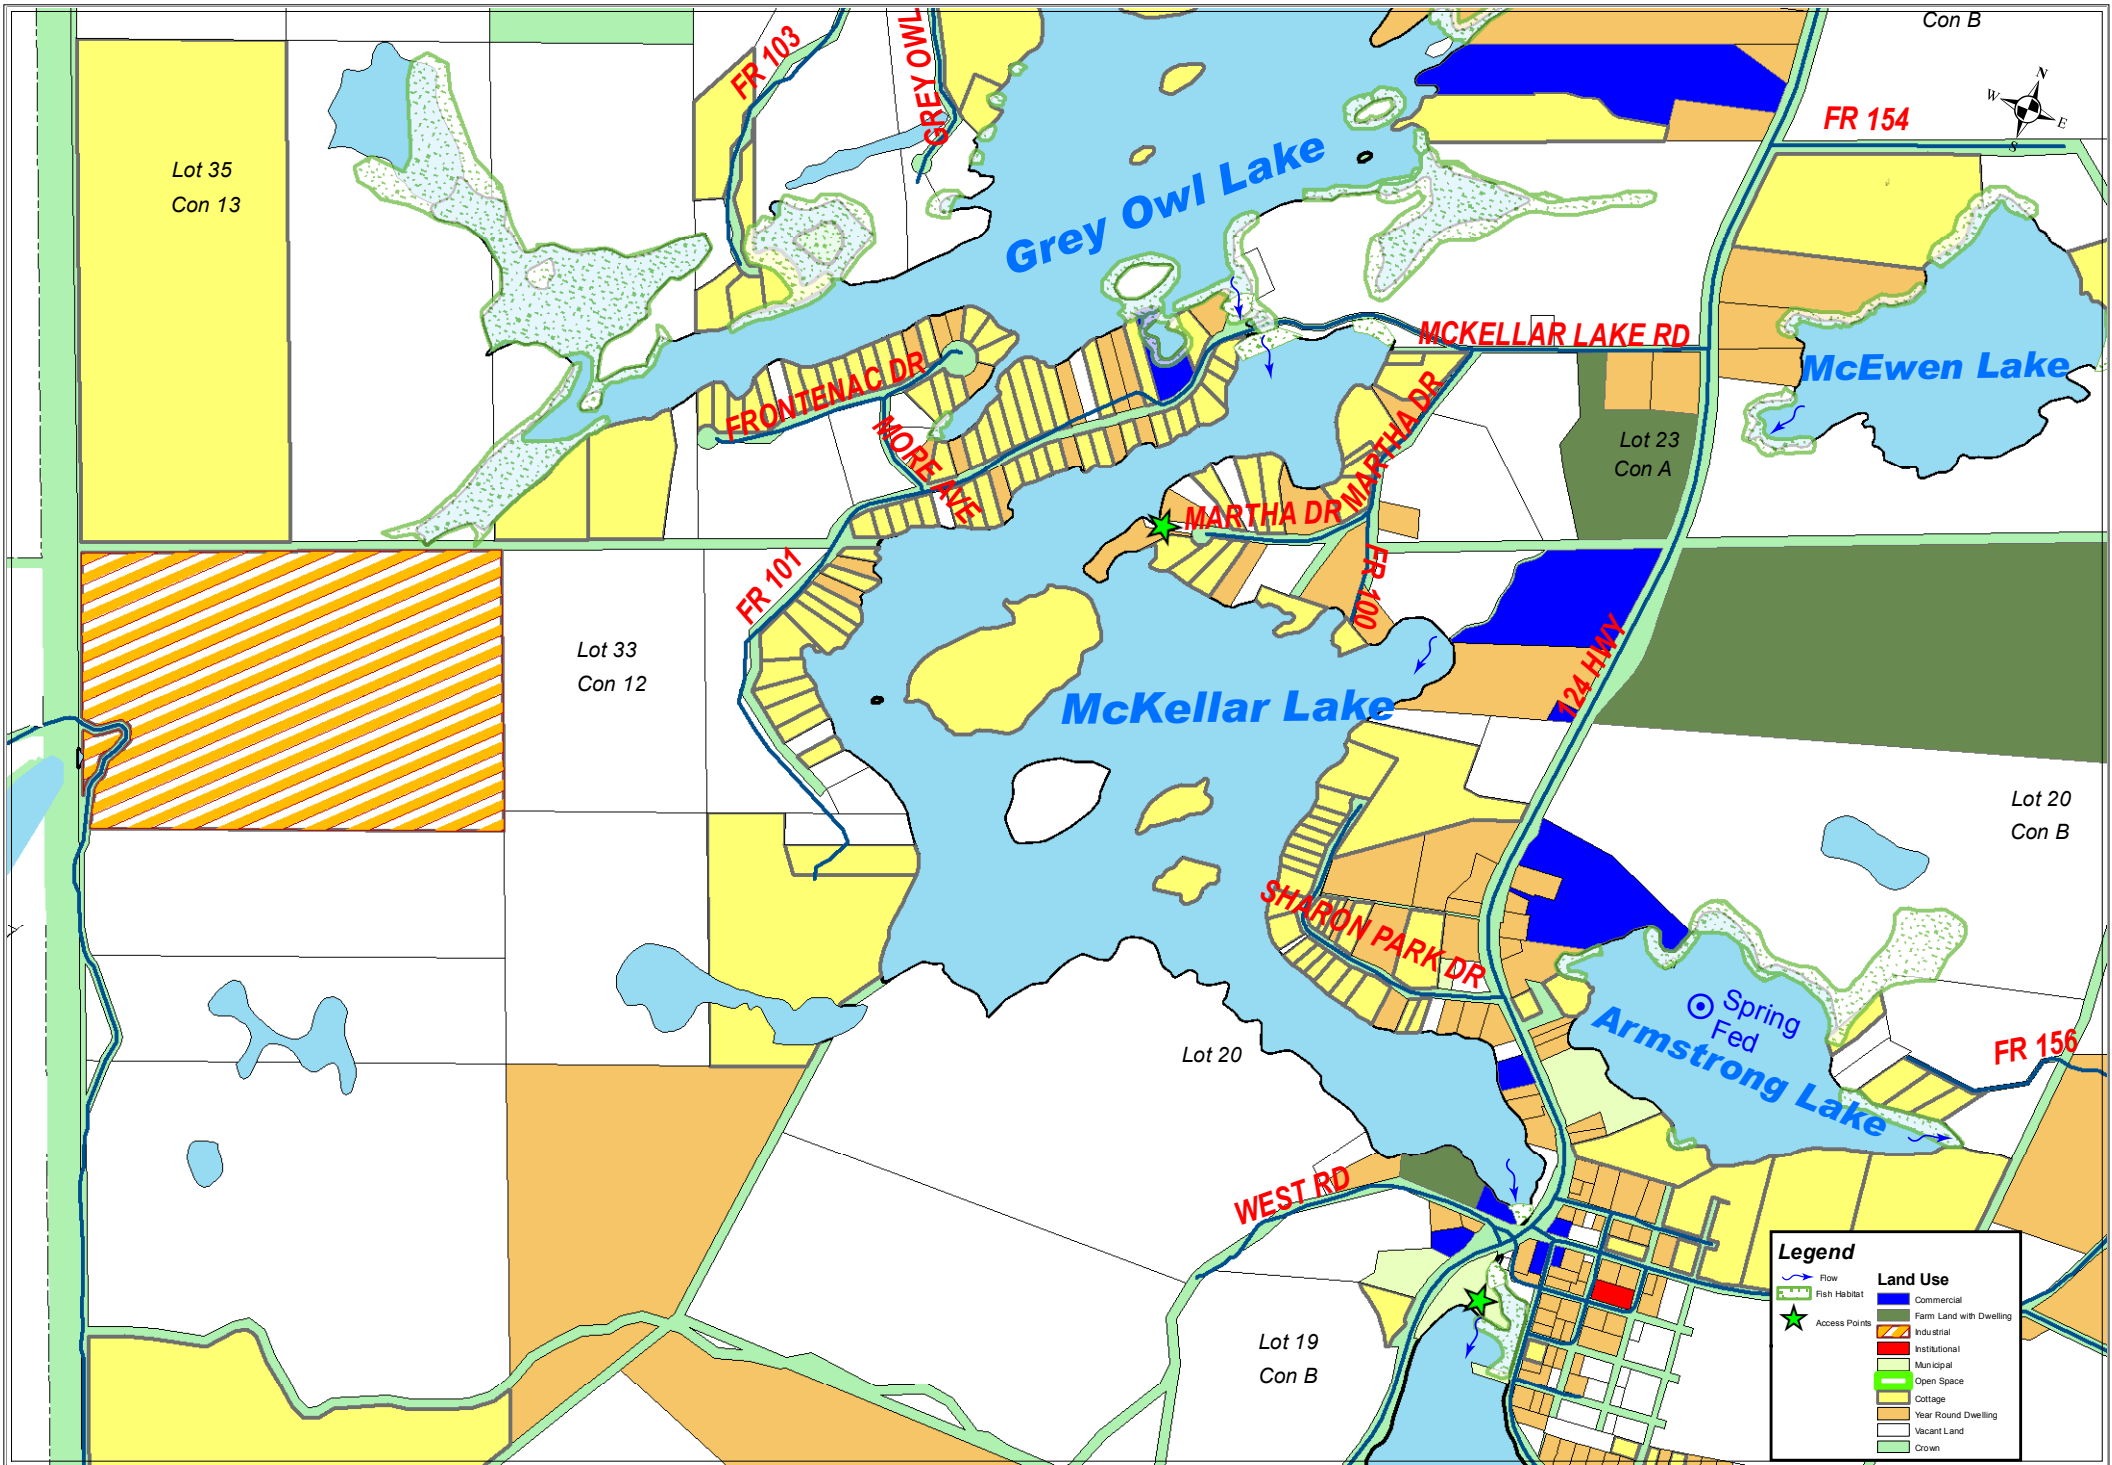

# McKellar Land Use Mapping - McKELLAR LAKE

Con B

FR 154

Lot 35  
Con 13

Grey Owl Lake

McEwen Lake

FRONTENAC DR  
MORE AVE

MCKELLAR LAKE RD

Lot 23  
Con A

FR 101

Lot 33  
Con 12

McKellar Lake

T24 HWY

Lot 20  
Con B

Lot 20  
Con B

SHARON PARK DR

Spring Fed  
Armstrong Lake

FR 156

Lot 20

WEST RD

Lot 19  
Con B

**Legend**

Flow	Commercial
Fish Habitat	Farm Land with Dwelling
Access Points	Industrial
	Institutional
	Municipal
	Open Space
	Cottage
	Year Round Dwelling
	Vacant Land
	Crown

0 350 700 1,400 2,100 2,800 Meters