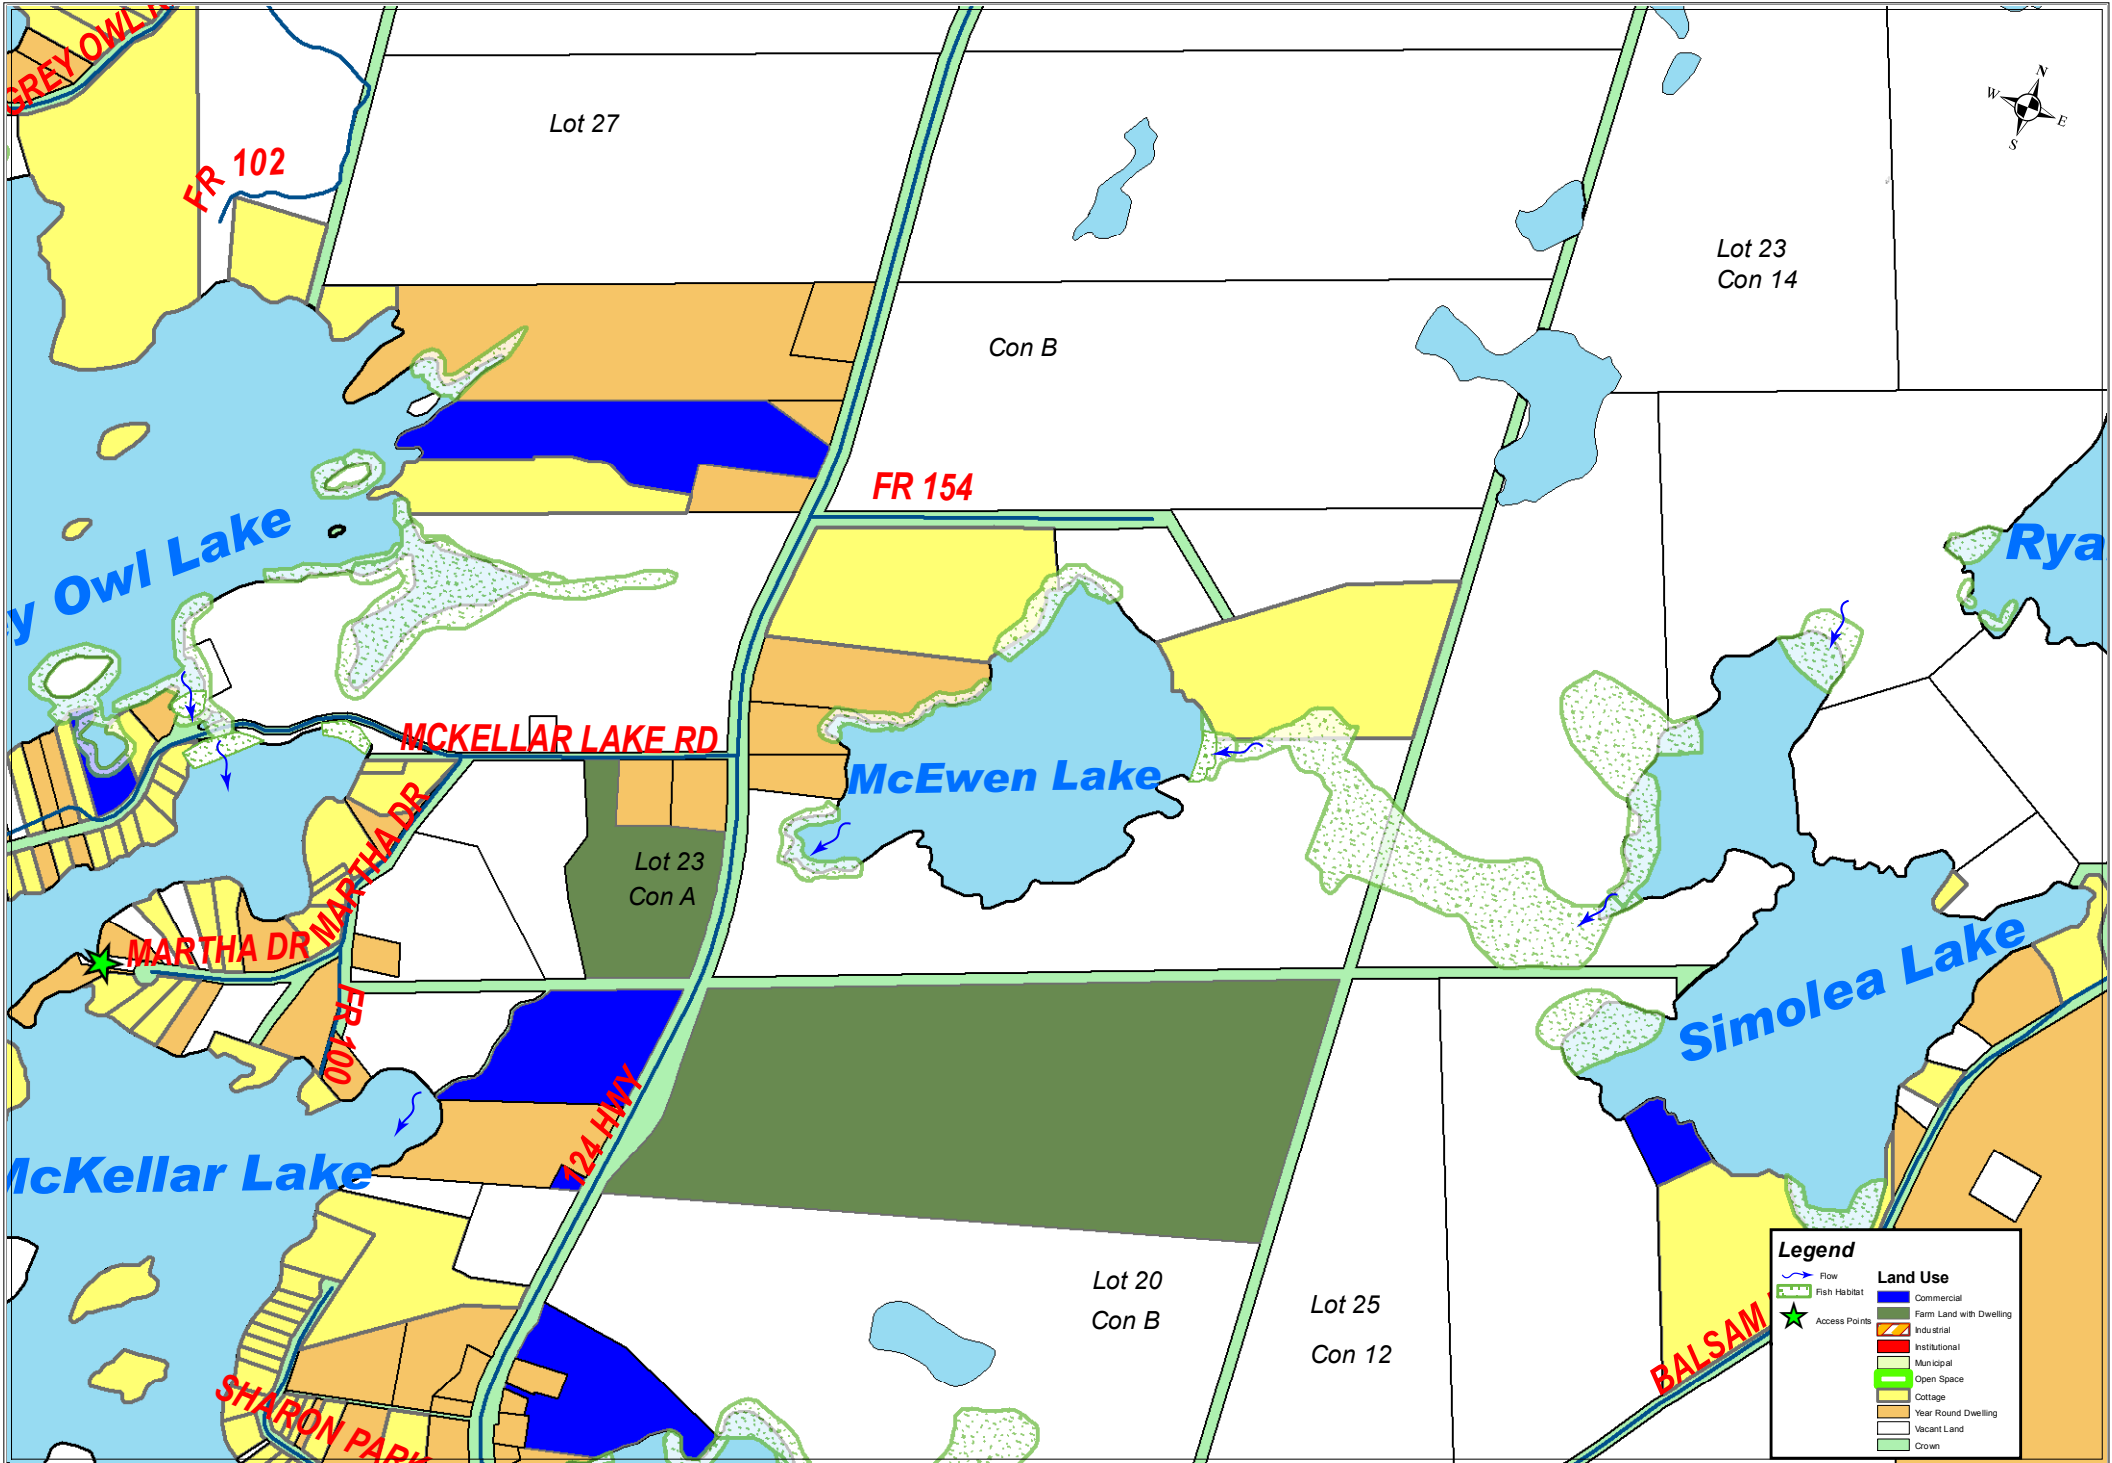

McKellar Land Use Mapping - McEWEN LAKE

Legend	
	Flow
	Fish Habitat
	Access Points
Land Use	
	Commercial
	Farm Land with Dwelling
	Industrial
	Institutional
	Municipal
	Open Space
	Cottage
	Year Round Dwelling
	Vacant Land
	Crown

0 300 600 1,200 1,800 2,400 Meters