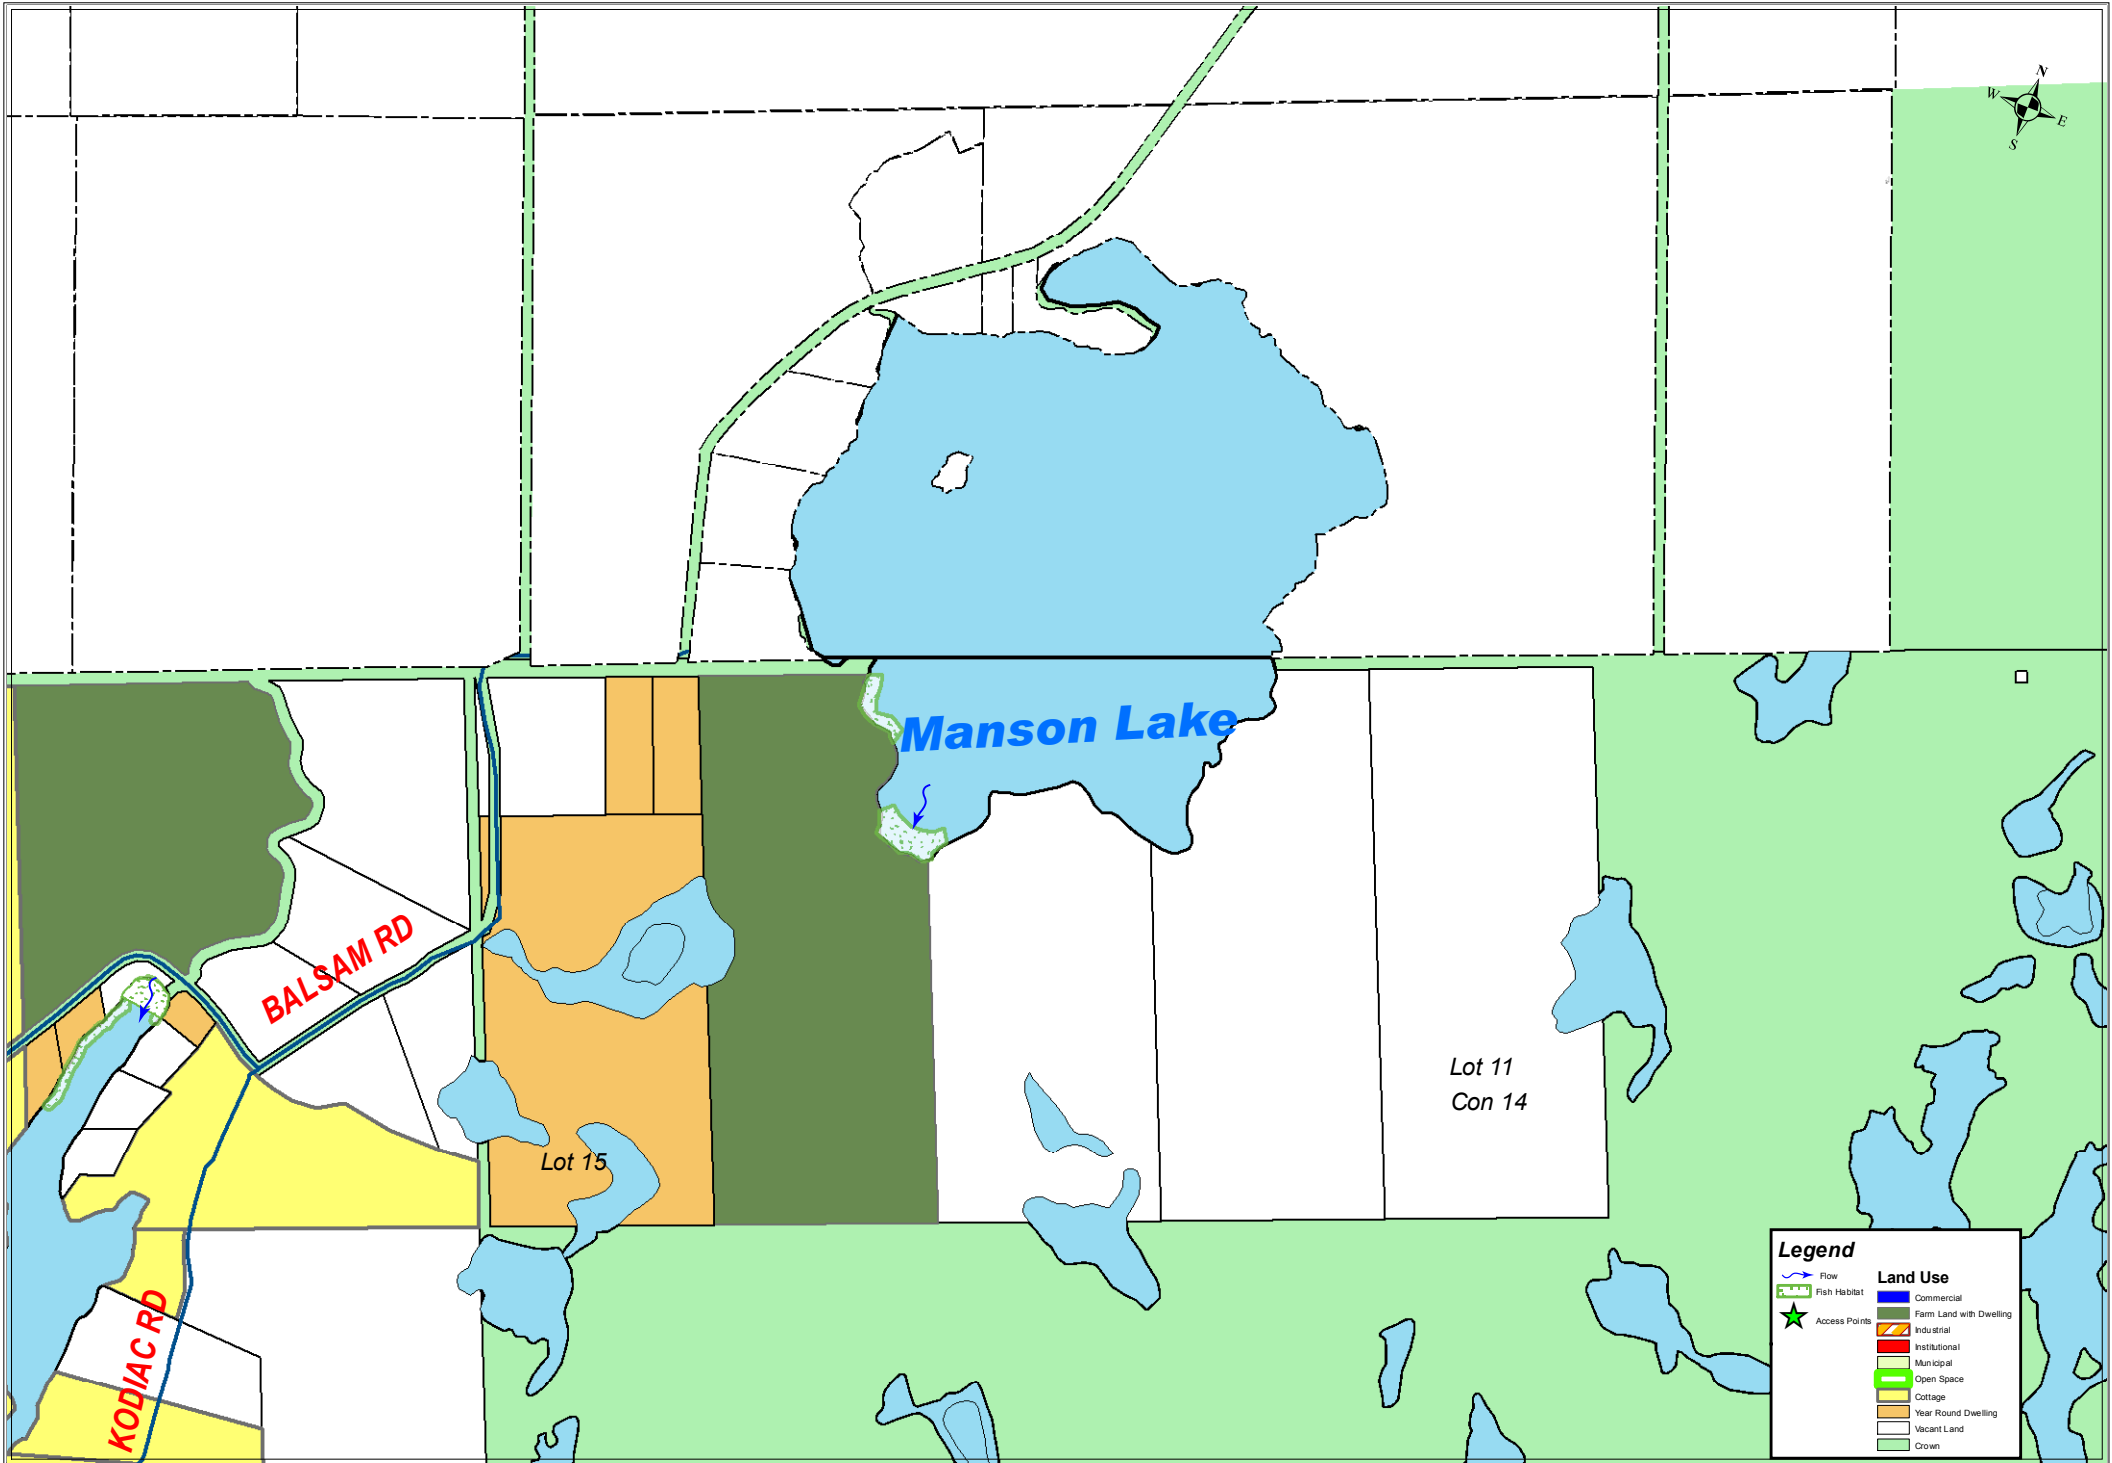

McKellar Land Use Mapping - MANSON LAKE

0 315 630 1,260 1,890 2,520 Meters