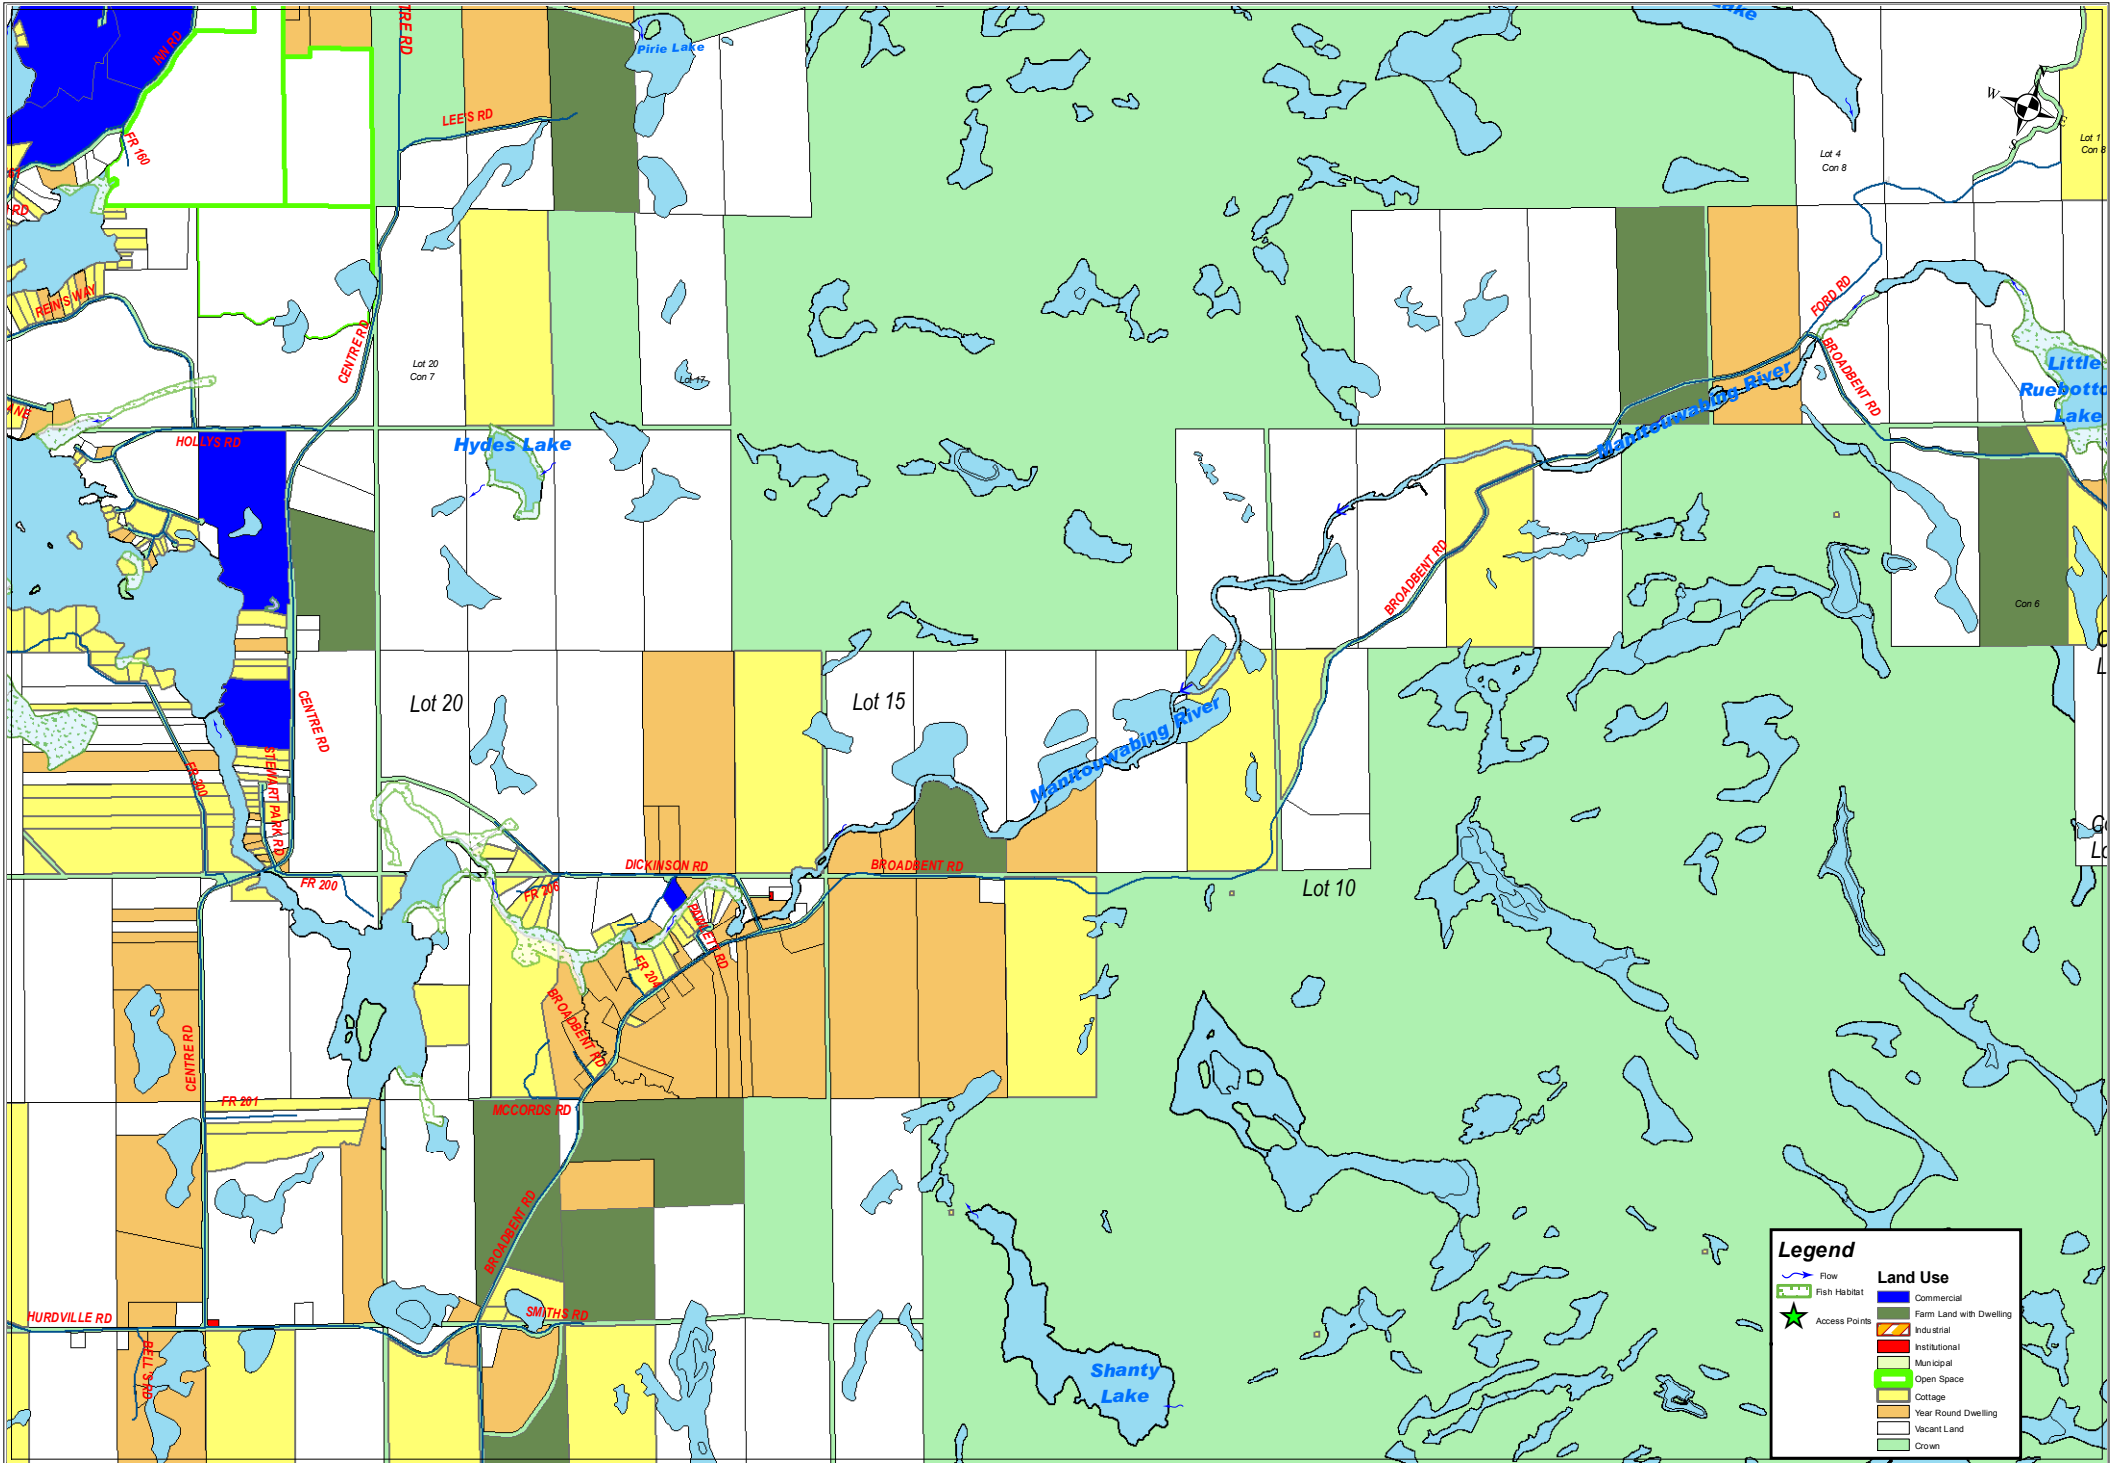

McKellar Land Use Mapping - MANITOUWABING RIVER

Legend

	Flow		Commercial
	Fish Habitat		Farm Land with Dwelling
	Access Points		Industrial
			Institutional
			Municipal
			Open Space
			Cottage
			Year Round Dwelling
			Vacant Land
			Crown

0 800 1,600 3,200 4,800 6,400 Meters